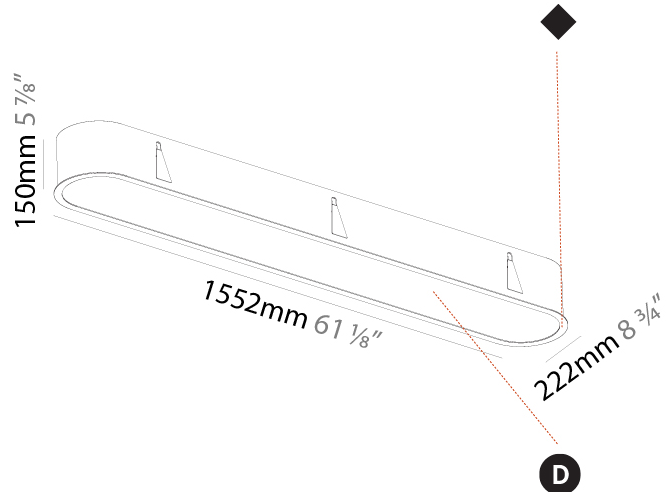

GENERAL

Series: Smoothy
Subseries: Smoothline
Brand: Prolicht
Division: Architectural
Mounting Type: Recessed
Mounting Location: Ceiling
Subcategory: Ambient

PHYSICAL

Shape: Oval
Length (mm): 1552
Length (in): 61 1/8
Width (mm): 222
Width (in): 8 3/4
Depth (mm): 150
Depth (in): 5 7/8
Ceiling Thickness (mm): 10 / 12.5 / 15 / 25
Ceiling Thickness (in): 3/8 or 1/2 or 9/16 or 1
Min. Recessing Depth (mm): 160
Min. Recessing Depth (in): 6 5/16
Light Distribution: Direct
Weight (kg): 8.895
Weight (lbs): 19.57
Diffuser: PMMA - Opal or Micro-Prism
Fixture Finish: SSR / BKV / CWI / CRY / HAB / UFT / ITA / RUA / FTG / MYG / LOD / PUS / FRO / FUP / KIA / POP / BLS / SPG / MEY / GOH / GUM / CHC / COM / ABZ / JAG / OBR / MOS / ROR
Fixture Material: Extruded Aluminum / Steel
Cut-out Measurements: 1535mm / 60 7/16" x 205mm / 8 1/16"

ELECTRICAL

Lamp Type: LED (Zhaga Standard)
Input Wattage (W): 52.8
Total Output Wattage (W): 45
Dimming: Tri-Mode (Non-Dimming and Phase Dimming (120Vac only) and 0-10V Dimming)
Driver Included: Yes
Driver Location: Integrated
Driver Type: Constant Current - Universal
Driver Class: Class 2
Input Voltage (V): 120 - 277
Constant Current (MA): 500

LED

Color Temperature (°K): 3000 / 3500 / 4000
Max. Delivered Lumen (lm): 3570 / 3842 / 3920
CRI: >80 CRI
Lamp Life (hrs): 50000

OPTICAL

RATINGS AND CERTIFICATIONS

Certified By: Certified for North American Standards
IP rating: IP20

PROJECT
TYPE
SPECIFIER
QUANTITY
DATE