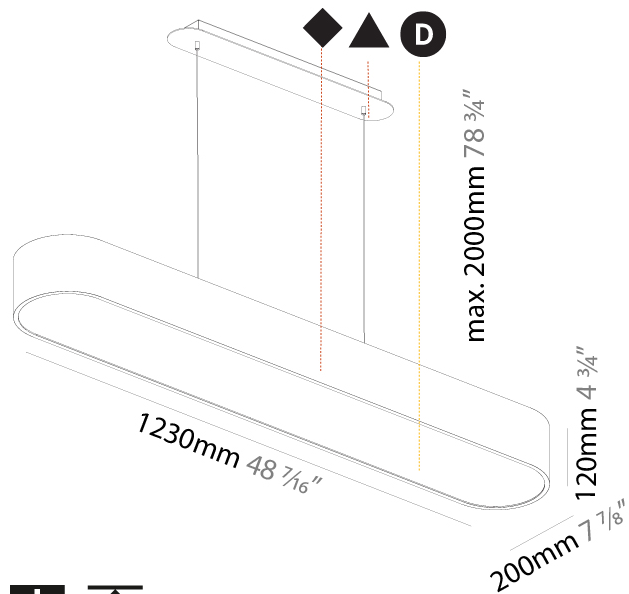

GENERAL

Series: Smoothy
Subseries: Smoothline
Brand: Prolicht
Division: Architectural
Mounting Type: Suspension
Mounting Location: Ceiling
Subcategory: Profile

PHYSICAL

Shape: Oblong
Length (mm): 1230
Length (in): 48 7/16
Width (mm): 200
Width (in): 7 7/8
Height (mm): 120
Height (in): 4 3/4
Max. Overall Height (mm): 2120
Max. Overall Height (in): 82 1/2
Light Distribution: Direct
Weight (kg): 8.855
Weight (lbs): 19.48
Diffuser: PMMA - Opal or Micro-Prism
Fixture Finish: SSR / BKV / CWI / CRY / HAB / UFT / ITA / RUA / FTG / MYG / LOD / PUS / FRO / FUP / KIA / POP / BLS / SPG / MEY / GOH / GUM / CHC / COM / ABZ / JAG / OBR / MOS / ROR
Fixture Material: Extruded Aluminum / Steel
Cable Details: 2000mm / 78 3/4"

ELECTRICAL

Lamp Type: LED (Zhaga Standard)
Input Wattage (W): 42
Total Output Wattage (W): 38
Dimming: Tri-Mode (Non-Dimming and Phase Dimming (120Vac only) and 0-10V Dimming)
Driver Included: Yes
Driver Location: Integrated
Driver Type: Constant Current - Universal
Driver Class: Class 1
Input Voltage (V): 120 - 277
Constant Current (MA): 500

LED

Number of LEDs: 12
Color Temperature (°K): 3000 / 3500 / 4000
Max. Delivered Lumen (lm): 2920 / 3146 / 3210
CRI: >80 CRI
Lamp Life (hrs): 50000

OPTICAL

RATINGS AND CERTIFICATIONS

Certified By: Certified for North American Standards
IP rating: IP20