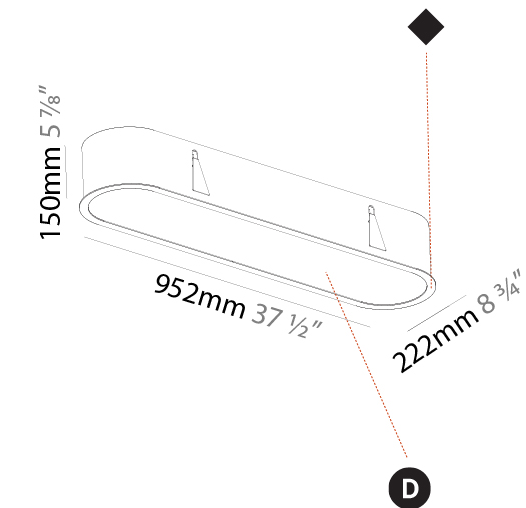

GENERAL

Series: Smoothy
Subseries: Smoothline
Brand: Prolicht
Division: Architectural
Mounting Type: Recessed
Mounting Location: Ceiling
Subcategory: Ambient

PHYSICAL

Shape: Oval
Length (mm): 952
Length (in): 37 1/2
Width (mm): 222
Width (in): 8 3/4
Depth (mm): 150
Depth (in): 5 7/8
Ceiling Thickness (mm): 10 / 12.5 / 15 / 25
Ceiling Thickness (in): 3/8 or 1/2 or 9/16 or 1
Min. Recessing Depth (mm): 160
Min. Recessing Depth (in): 6 5/16
Light Distribution: Direct
Weight (kg): 5.93
Weight (lbs): 13.05
Diffuser: PMMA - Opal or Micro-Prism
Fixture Finish: SSR / BKV / CWI / CRY / HAB / UFT / ITA / RUA / FTG / MYG / LOD / PUS / FRO / FUP / KIA / POP / BLS / SPG / MEY / GOH / GUM / CHC / COM / ABZ / JAG / OBR / MOS / ROR
Fixture Material: Extruded Aluminum / Steel
Cut-out Measurements: 935mm / 36 13/16" x 205mm / 8 1/16"

ELECTRICAL

Lamp Type: LED (Zhaga Standard)
Input Wattage (W): 31.9
Total Output Wattage (W): 27
Dimming: Tri-Mode (Non-Dimming and Phase Dimming (120Vac only) and 0-10V Dimming)
Driver Included: Yes
Driver Location: Integrated
Driver Type: Constant Current - Universal
Driver Class: Class 2
Input Voltage (V): 120 - 277
Constant Current (MA): 500

LED

Color Temperature (°K): 3000 / 3500 / 4000
Max. Delivered Lumen (lm): 2140 / 2303 / 2350
CRI: >80 CRI
Lamp Life (hrs): 50000

OPTICAL

RATINGS AND CERTIFICATIONS

Certified By: Certified for North American Standards
IP rating: IP20

PROJECT
TYPE
SPECIFIER
QUANTITY
DATE

935mm x 205mm
36 13/16" x 8 1/16"

10 - 25mm
3/8" - 1"

160mm
6 5/16"