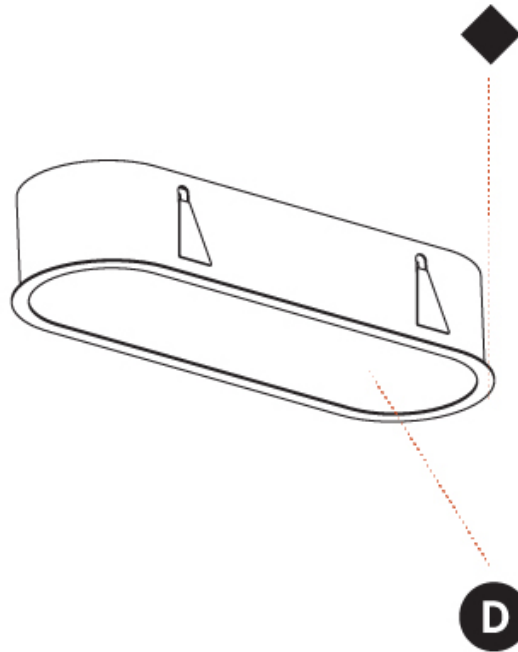

SMOOTHLINE RECESSED

A37749-

PROJECT

TYPE

SPECIFIER

QUANTITY

DATE

A